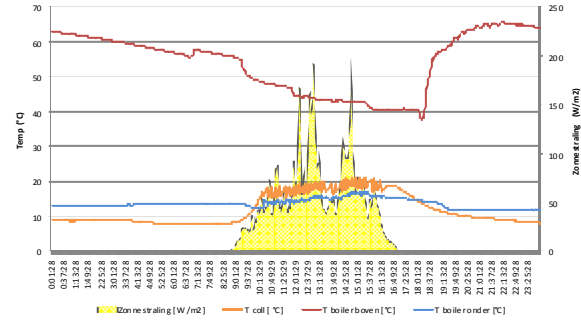

Data logging Viessmann Vitosoll 300T - 11/01/2011

Datalogging Viessmann Vitosoll 300T - 12/01/2011

Data logging Viessmann Vitosoll 300T - 13/01/2011

Data logging Viessmann Vitosoll 300T - 14/01/2011

Datalogging Viessmann Vitosoll 300T - 15/01/2011