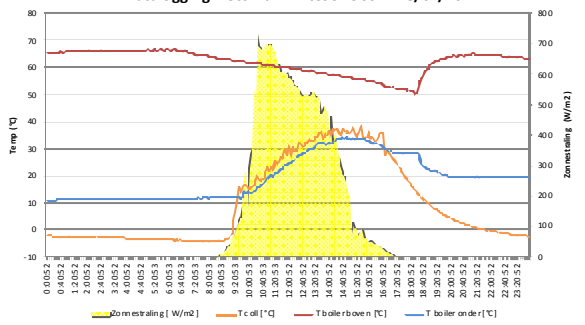

Datalogging Viessmann Vitosoll 300T - 28/01/2011