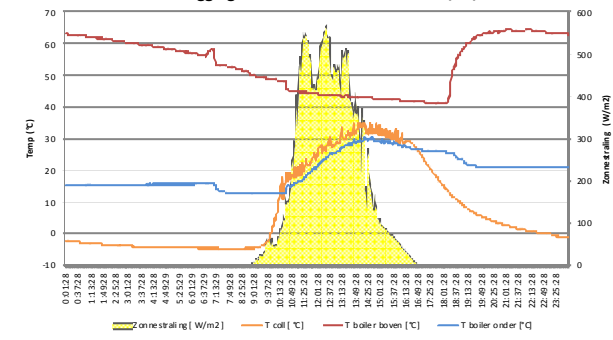

Datalogging Viessmann Vitosoll 300T - 06/01/2011

Datalogging Viessmann Vitosoll 300T - 07/01/2011

Datalogging Viessmann Vitosoll 300T - 08/01/2011

Datalogging Viessmann Vitosoll 300T - 09/01/2011

Datalogging Viessmann Vitosoll 300T - 10/01/2011