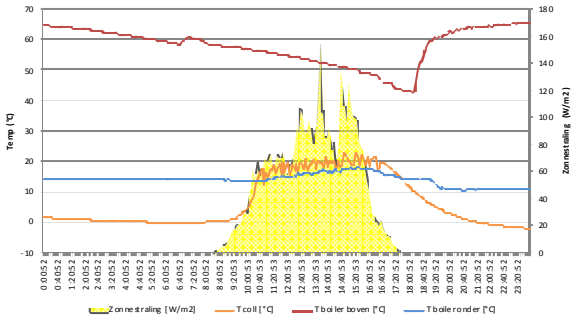

Datalogging Viessmann Vitosoll 300T - 27/01/2011