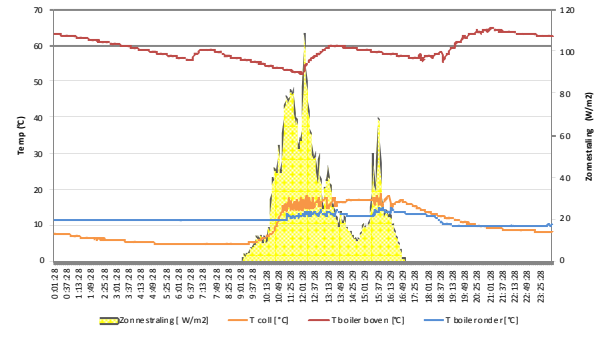

Datalogging Viessmann Vitosoll 300T - 07/01/2011