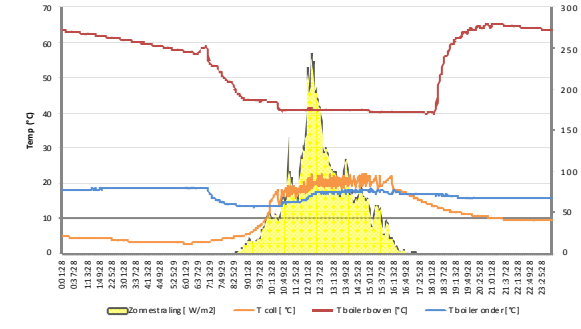

Data logging Viessmann Vitosoll 300T - 17/01/2011