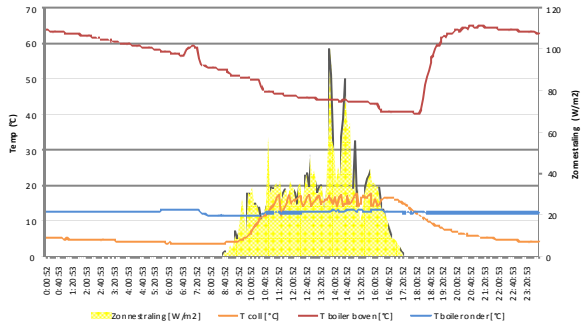

Datalogging Viessmann Vitosoll 300T - 21/01/2011

Datalogging Viessmann Vitosoll 300T - 22/01/2011

Datalogging Viessmann Vitosoll 300T - 23/01/2011

Datalogging Viessmann Vitosoll 300T - 24/01/2011

Datalogging Viessmann Vitosoll 300T - 25/01/2011