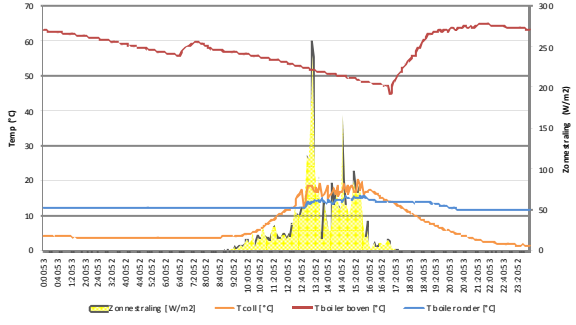

Datalogging Viessmann Vitosoll 300T - 21/01/2011

Datalogging Viessmann Vitosoll 300T - 22/01/2011

Datalogging Viessmann Vitosoll 300T - 23/01/2011

Datalogging Viessmann Vitosoll 300T - 24/01/2011

Datalogging Viessmann Vitosoll 300T - 25/01/2011