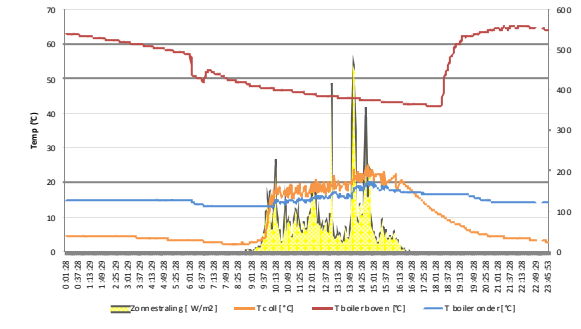

Data logging Viessmann Vitosoll 300T - 16/01/2011

Data logging Viessmann Vitosoll 300T - 17/01/2011

Datalogging Viessmann Vitosoll 300T - 18/01/2011

Datalogging Viessmann Vitosoll 300T - 19/01/2011

Data logging Viessmann Vitosoll 300T - 20/01/2011