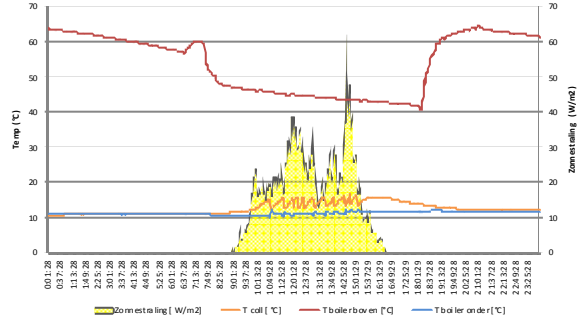

Data logging Viessmann Vitosoll 300T - 13/01/2011