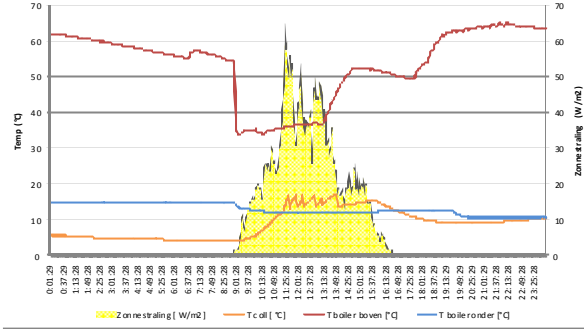

Datalogging Viessmann Vitosoll 300T - 12/01/2011