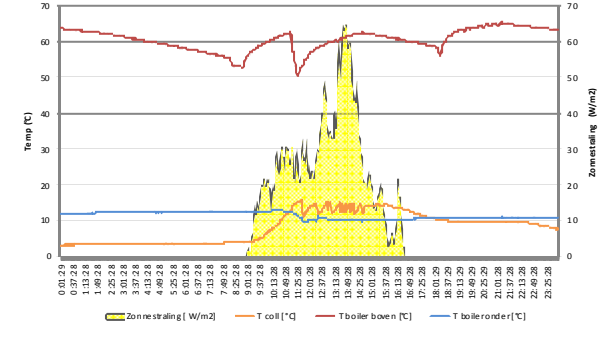

Datalogging Viessmann Vitosoll 300T - 06/01/2011