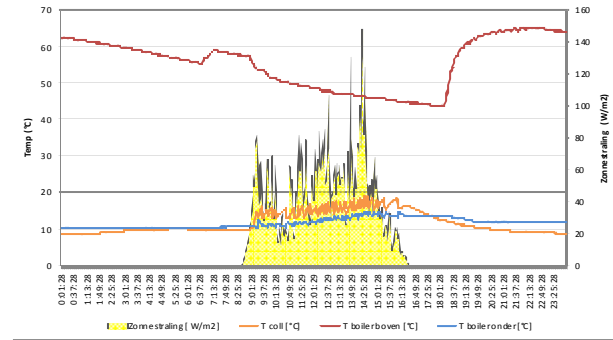

Datalogging Viessmann Vitosoll 300T - 08/01/2011