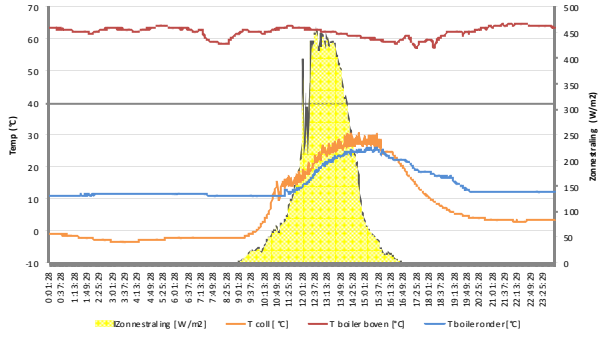

Datalogging Viessmann Vitosoll 300T - 01/01/2011

Datalogging Viessmann Vitosoll 300T - 02/01/2011

Datalogging Viessmann Vitosoll 300T - 03/01/2011

Datalogging Viessmann Vitosoll 300T - 04/01/2011

Datalogging Viessmann Vitosoll 300T - 05/01/2011