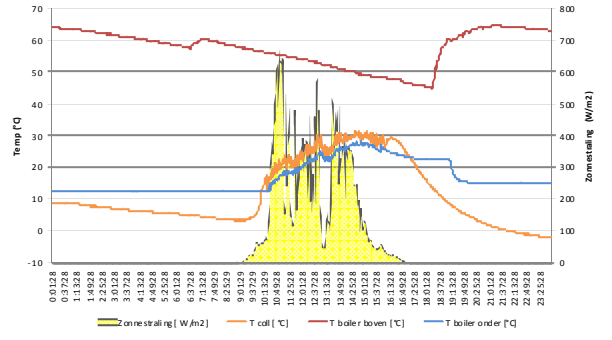

Datalogging Viessmann Vitosoll 300T - 06/01/2011

Datalogging Viessmann Vitosoll 300T - 07/01/2011

Datalogging Viessmann Vitosoll 300T - 08/01/2011

Datalogging Viessmann Vitosoll 300T - 09/01/2011

Datalogging Viessmann Vitosoll 300T - 10/01/2011