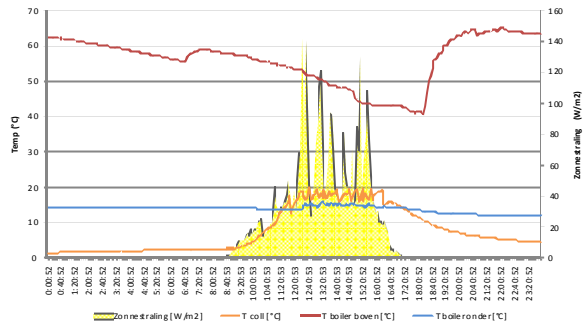

Datalogging Viessmann Vitosoll 300T - 22/01/2011