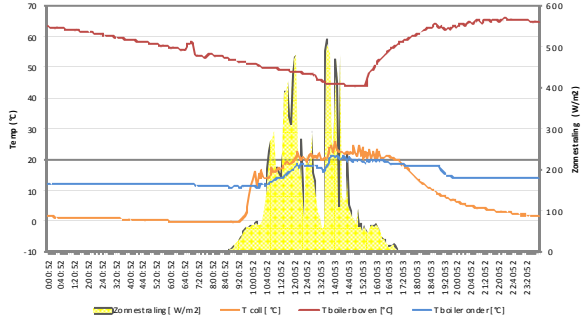

Datalogging Viessmann Vitosoll 300T - 26/01/2011