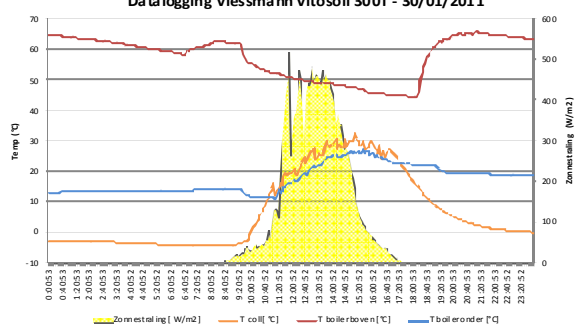

Datalogging Viessmann Vitosoll 300T - 26/01/2011

Datalogging Viessmann Vitosoll 300T - 27/01/2011

Datalogging Viessmann Vitosoll 300T - 28/01/2011

Datalogging Viessmann Vitosoll 300T - 29/01/2011

Datalogging Viessmann Vitosoll 300T - 30/01/2011