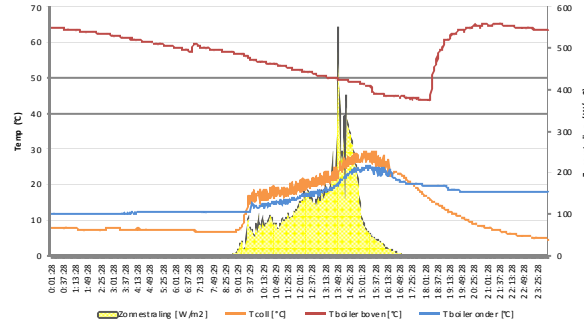

Data logging Viessmann Vitosoll 300T - 16/01/2011