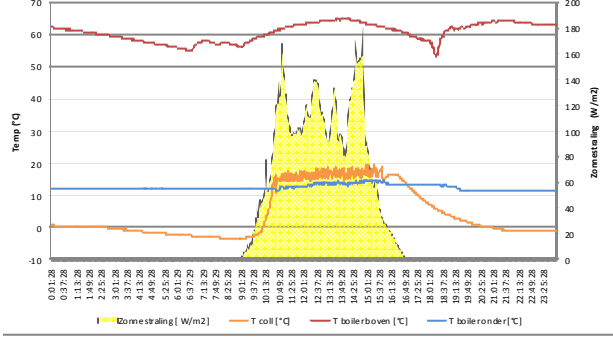

Datalogging Viessmann Vitosoll 300T - 01/01/2011

Datalogging Viessmann Vitosoll 300T - 02/01/2011

Datalogging Viessmann Vitosoll 300T - 03/01/2011

Datalogging Viessmann Vitosoll 300T - 04/01/2011

Datalogging Viessmann Vitosoll 300T - 05/01/2011