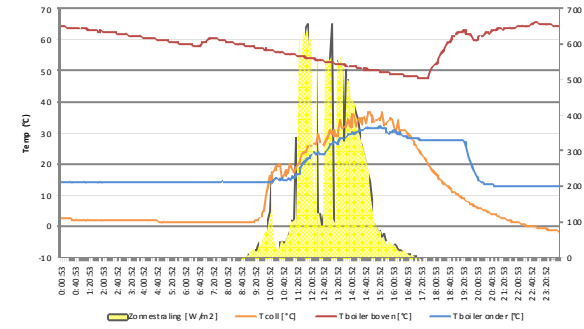

Data logging Viessmann Vitosoll 300T - 16/01/2011

Data logging Viessmann Vitosoll 300T - 17/01/2011

Datalogging Viessmann Vitosoll 300T - 18/01/2011

Datalogging Viessmann Vitosoll 300T - 19/01/2011

Data logging Viessmann Vitosoll 300T - 20/01/2011