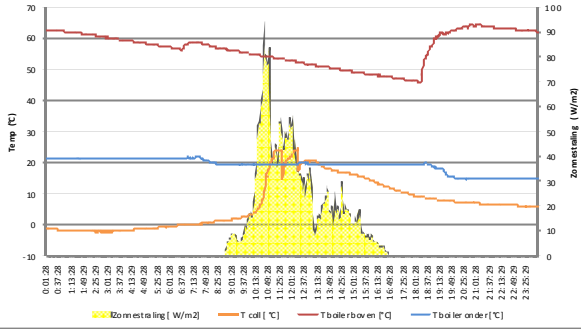

Data logging Viessmann Vitosoll 300T - 11/01/2011