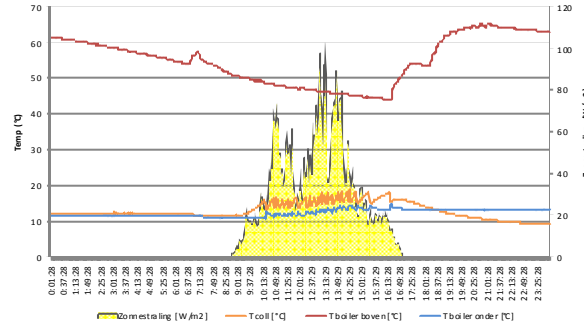

Data logging Viessmann Vitosoll 300T - 11/01/2011

Datalogging Viessmann Vitosoll 300T - 12/01/2011

Data logging Viessmann Vitosoll 300T - 13/01/2011

Data logging Viessmann Vitosoll 300T - 14/01/2011

Datalogging Viessmann Vitosoll 300T - 15/01/2011