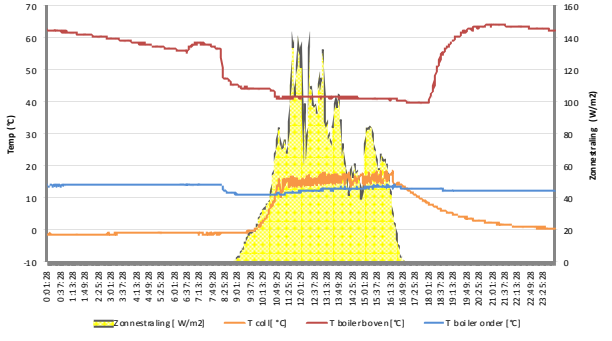

Datalogging Viessmann Vitosoll 300T - 01/01/2011

Datalogging Viessmann Vitosoll 300T - 02/01/2011

Datalogging Viessmann Vitosoll 300T - 03/01/2011

Datalogging Viessmann Vitosoll 300T - 04/01/2011

Datalogging Viessmann Vitosoll 300T - 05/01/2011