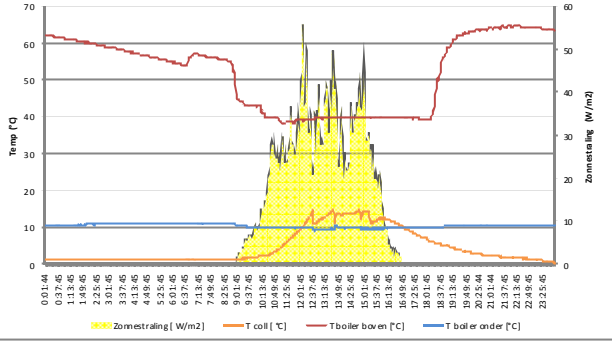

Datalogging Viessmann Vitosoll 300T - 01/01/2011

Datalogging Viessmann Vitosoll 300T - 02/01/2011

Datalogging Viessmann Vitosoll 300T - 03/01/2011

Datalogging Viessmann Vitosoll 300T - 04/01/2011

Datalogging Viessmann Vitosoll 300T - 05/01/2011