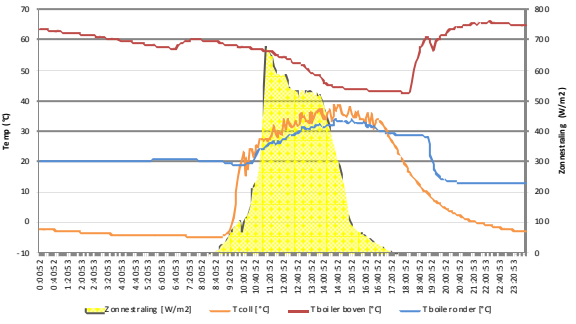

Datalogging Viessmann Vitosoll 300T - 26/01/2011

Datalogging Viessmann Vitosoll 300T - 27/01/2011

Datalogging Viessmann Vitosoll 300T - 28/01/2011

Datalogging Viessmann Vitosoll 300T - 29/01/2011

Datalogging Viessmann Vitosoll 300T - 30/01/2011