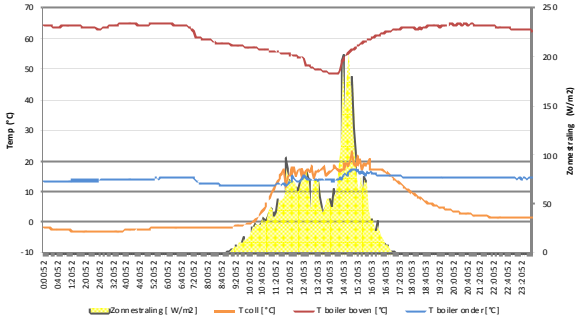

Datalogging Viessmann Vitosoll 300T - 21/01/2011