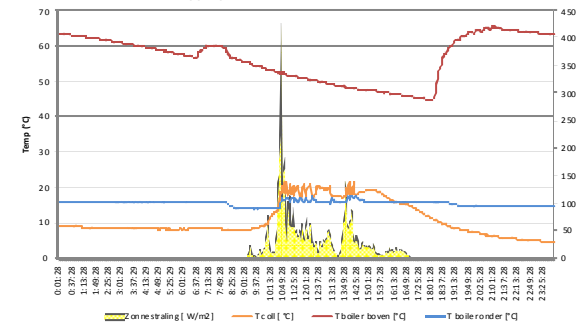

Datalogging Viessmann Vitosoll 300T - 18/01/2011