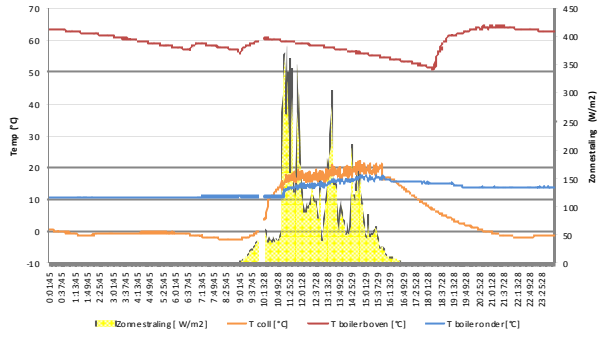

Datalogging Viessmann Vitosoll 300T - 01/01/2011

Datalogging Viessmann Vitosoll 300T - 02/01/2011

Datalogging Viessmann Vitosoll 300T - 03/01/2011

Datalogging Viessmann Vitosoll 300T - 04/01/2011

Datalogging Viessmann Vitosoll 300T - 05/01/2011