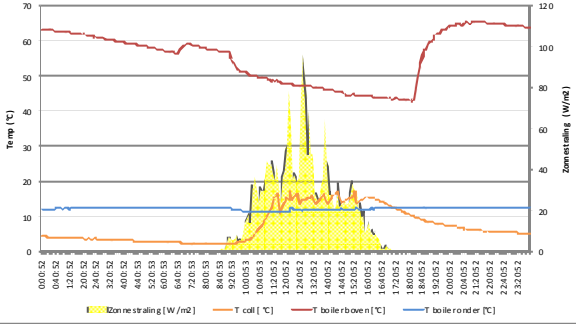

Datalogging Viessmann Vitosoll 300T - 23/01/2011