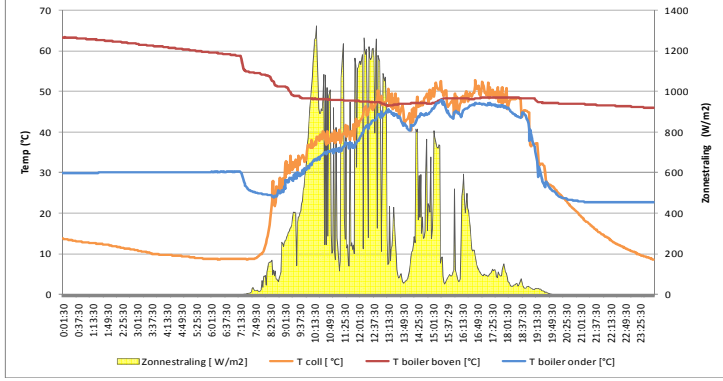

Datalogging Viessmann Vitosoll 300T - 17/09/10

Datalogging Viessmann Vitosoll 300T - 18/09/10

Datalogging Viessmann Vitosoll 300T - 19/09/10

Datalogging Viessmann Vitosoll 300T - 20/09/10

Datalogging Viessmann Vitosoll 300T - 21/09/10