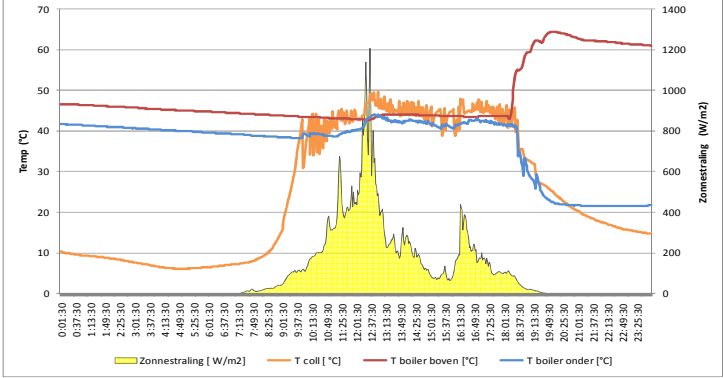

Datalogging Viessmann Vitosoll 300T - 17/09/10

Datalogging Viessmann Vitosoll 300T - 18/09/10

Datalogging Viessmann Vitosoll 300T - 19/09/10

Datalogging Viessmann Vitosoll 300T - 20/09/10

Datalogging Viessmann Vitosoll 300T - 21/09/10