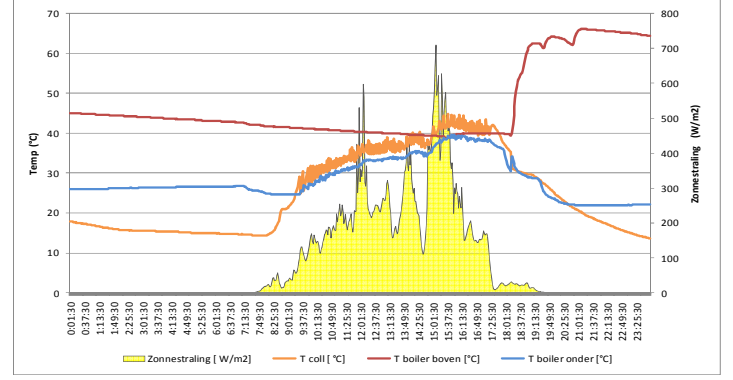

Datalogging Viessmann Vitosoll 300T - 26/09/10

Datalogging Viessmann Vitosoll 300T - 24/09/10