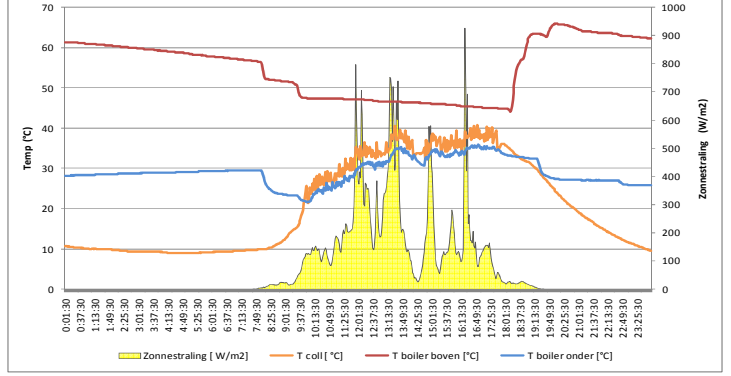

Datalogging Viessmann Vitosoll 300T - 22/09/10

Datalogging Viessmann Vitosoll 300T - 23/09/10

Datalogging Viessmann Vitosoll 300T - 24/09/10

Datalogging Viessmann Vitosoll 300T - 25/09/10

Datalogging Viessmann Vitosoll 300T - 26/09/10