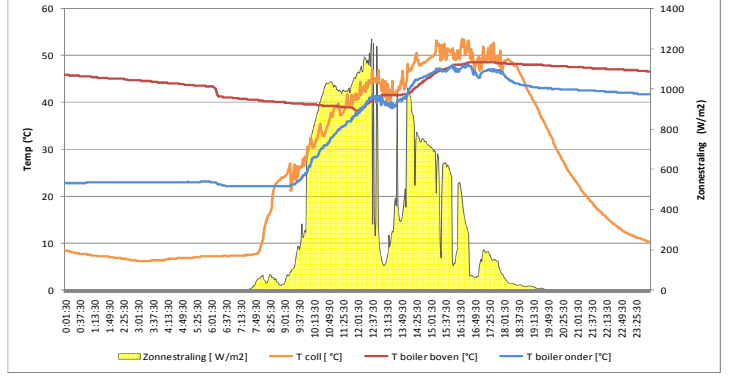

Datalogging Viessmann Vitosoll 300T - 17/09/10

Datalogging Viessmann Vitosoll 300T - 18/09/10

Datalogging Viessmann Vitosoll 300T - 19/09/10

Datalogging Viessmann Vitosoll 300T - 20/09/10

Datalogging Viessmann Vitosoll 300T - 21/09/10