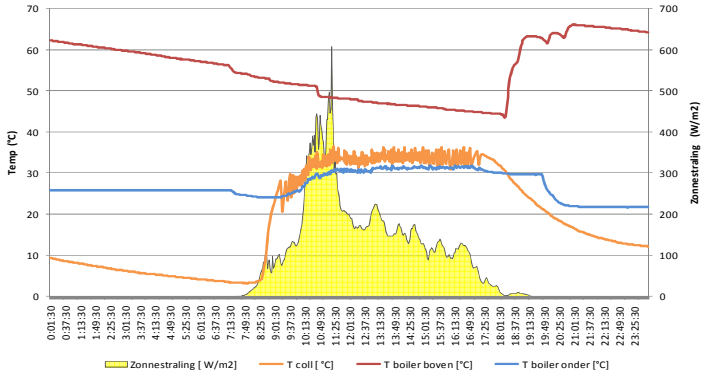

Datalogging Viessmann Vitosoll 300T - 29/09/10

Datalogging Viessmann Vitosoll 300T - 27/09/10