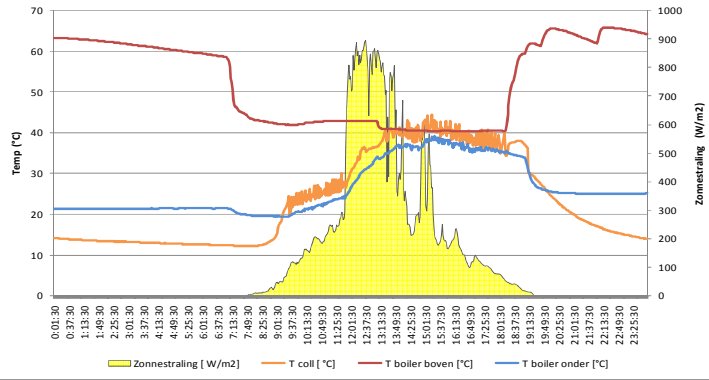

Datalogging Viessmann Vitosoll 300T - 29/09/10