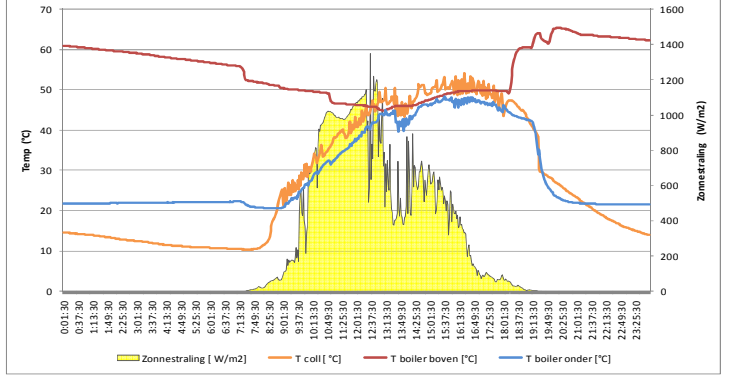

Datalogging Viessmann Vitosoll 300T - 17/09/10

Datalogging Viessmann Vitosoll 300T - 18/09/10

Datalogging Viessmann Vitosoll 300T - 19/09/10

Datalogging Viessmann Vitosoll 300T - 20/09/10

Datalogging Viessmann Vitosoll 300T - 21/09/10