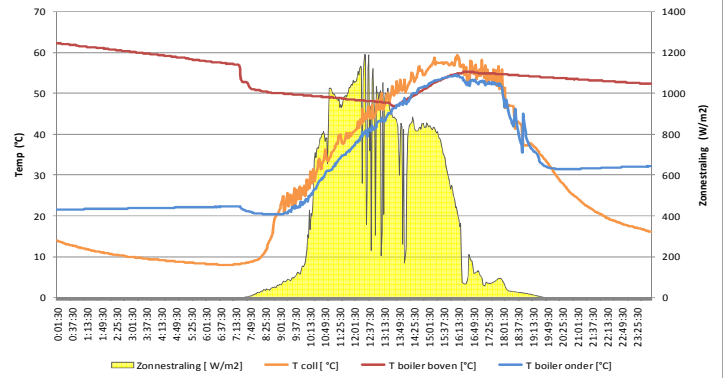

Datalogging Viessmann Vitosoll 300T - 17/09/10

Datalogging Viessmann Vitosoll 300T - 18/09/10

Datalogging Viessmann Vitosoll 300T - 19/09/10

Datalogging Viessmann Vitosoll 300T - 20/09/10

Datalogging Viessmann Vitosoll 300T - 21/09/10