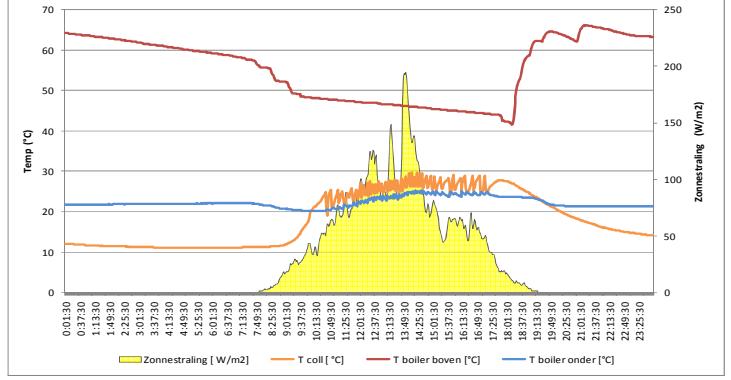

Datalogging Viessmann Vitosoll 300T - 30/09/10

Datalogging Viessmann Vitosoll 300T - 28/09/10