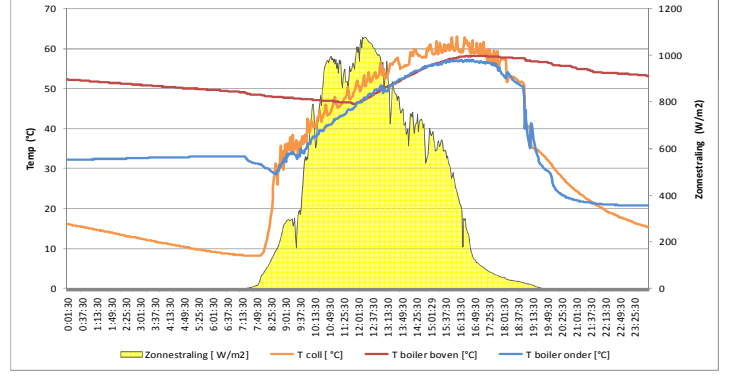

Datalogging Viessmann Vitosoll 300T - 24/09/10

Datalogging Viessmann Vitosoll 300T - 22/09/10