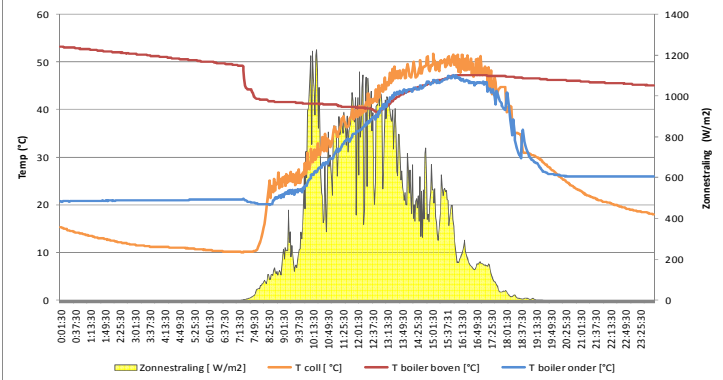

Datalogging Viessmann Vitosoll 300T - 25/09/10

Datalogging Viessmann Vitosoll 300T - 23/09/10