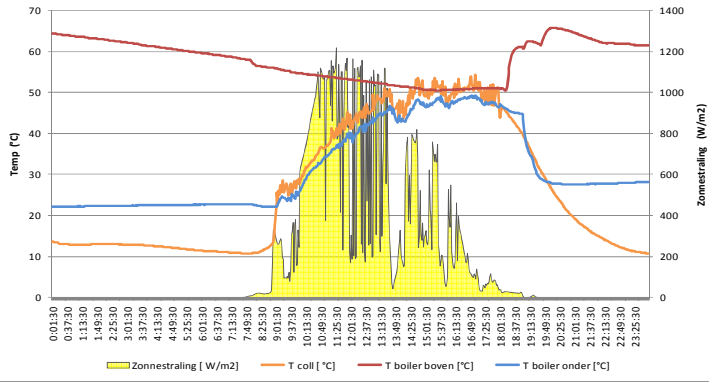

Datalogging Viessmann Vitosoll 300T - 22/09/10

Datalogging Viessmann Vitosoll 300T - 23/09/10

Datalogging Viessmann Vitosoll 300T - 24/09/10

Datalogging Viessmann Vitosoll 300T - 25/09/10

Datalogging Viessmann Vitosoll 300T - 26/09/10